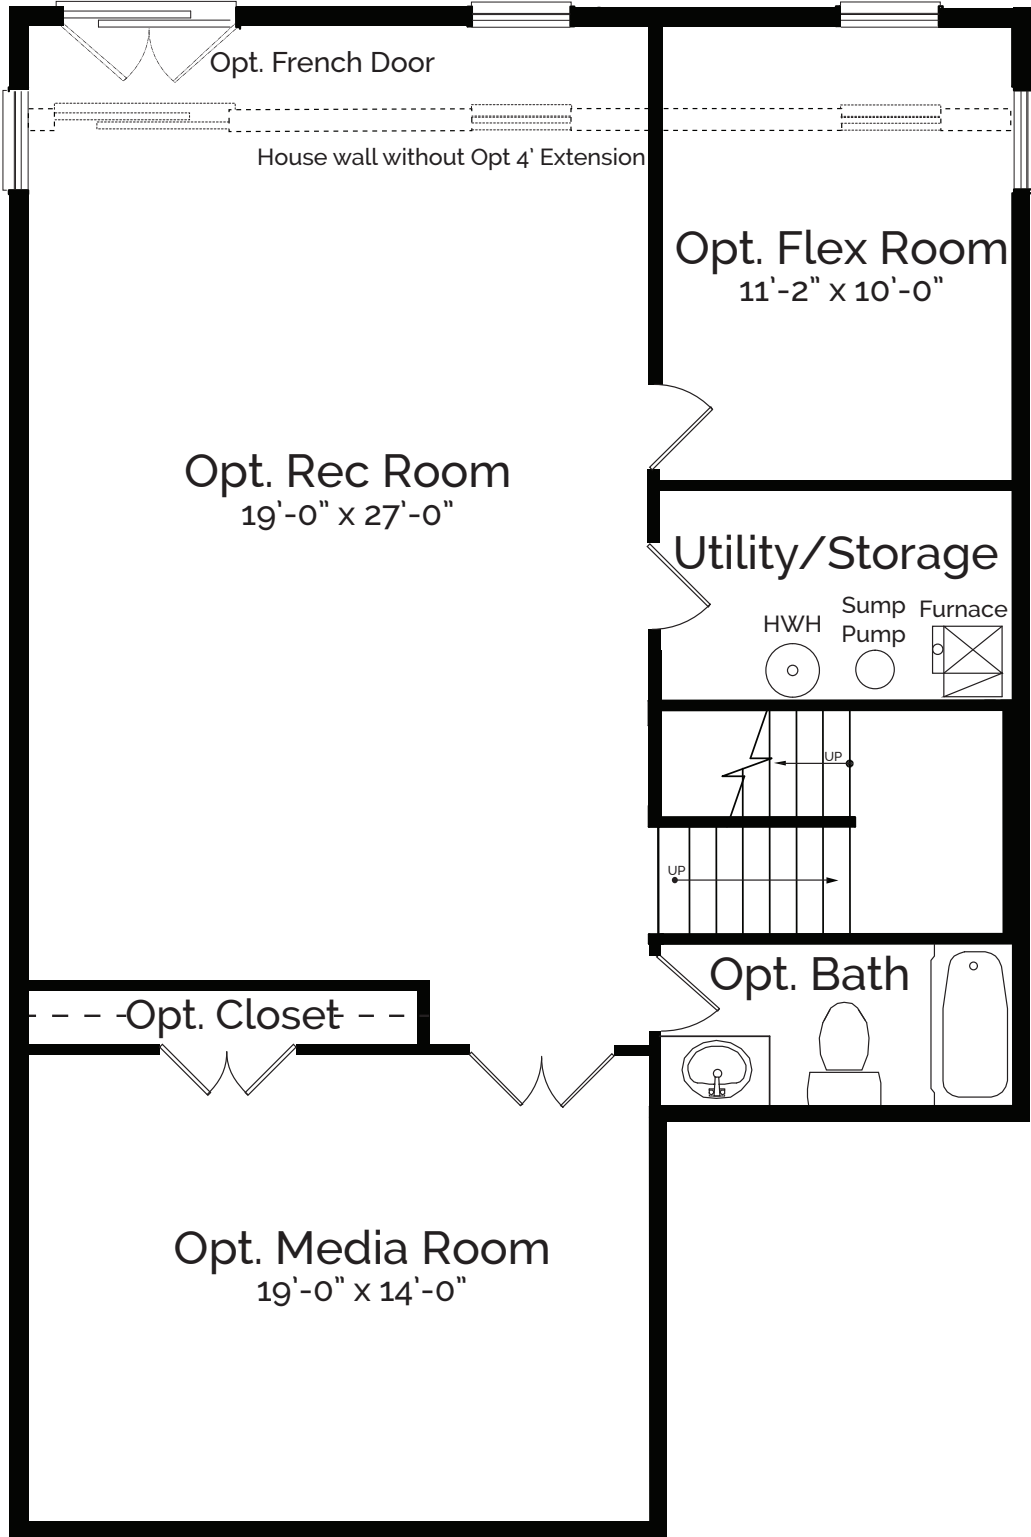

# BASEMENT OPTIONAL

Opt. Walkout  
Basement w/ SGD

DUBLIN 32' WIDE MODEL

CLASSIC  
HOMES

# FIRST FLOOR

DUBLIN 32' WIDE MODEL

# SECOND FLOOR

## DUBLIN 32' WIDE MODEL

**CLASSIC  
HOMES**