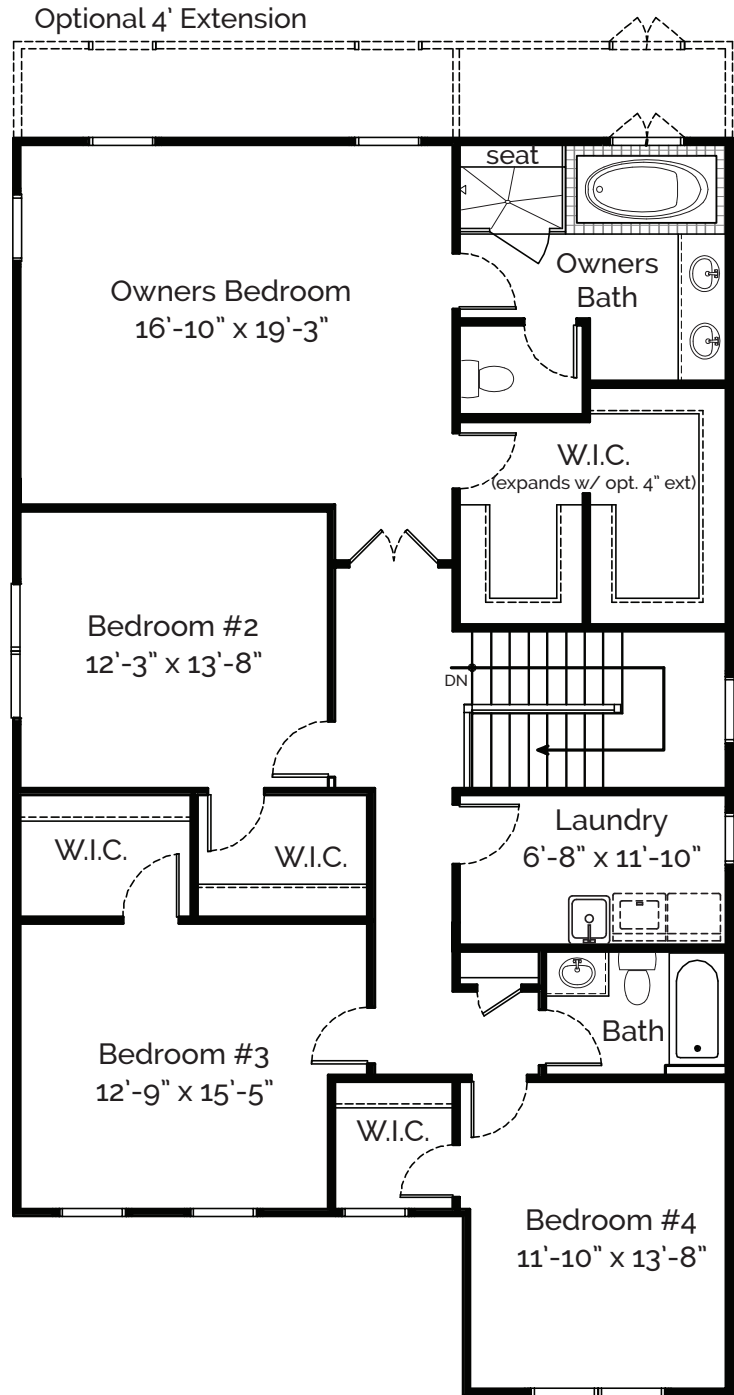

# BASEMENT OPTIONAL

Opt. Walkout  
Basement w/ SGD

DUBLIN 32' WIDE MODEL

CLASSIC  
HOMES

# FIRST FLOOR

DUBLIN 32' WIDE MODEL

# SECOND FLOOR

## Second Floor

(Option: Jack & Jill Bath)