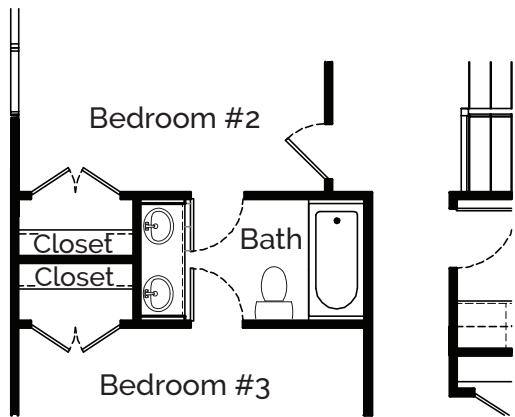

# BASEMENT OPTIONAL

Opt. Walkout  
Basement w/ SGD

DUBLIN 32' WIDE MODEL

CLASSIC  
HOMES

# FIRST FLOOR

DUBLIN 32' WIDE MODEL

# SECOND FLOOR

## Second Floor

(Option: Jack & Jill Bath)