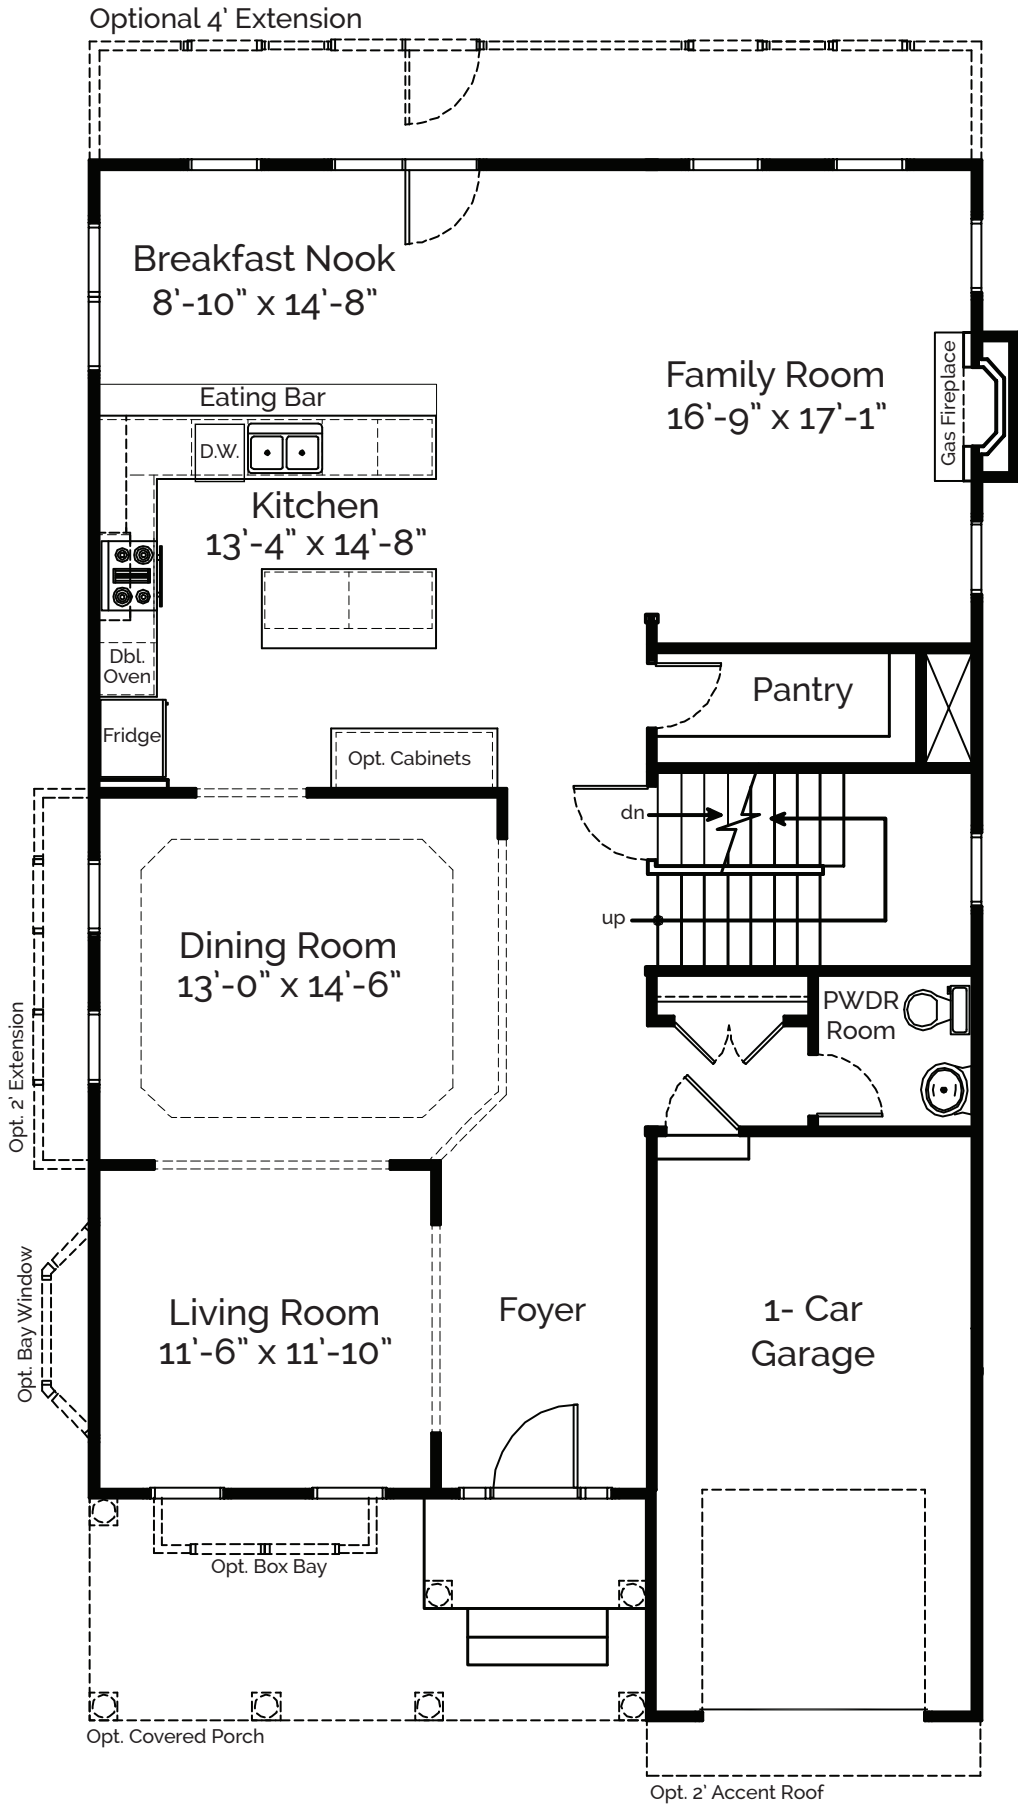

# BASEMENT OPTIONAL

Opt. Walkout  
Basement w/ SGD

DUBLIN 32' WIDE MODEL

CLASSIC  
HOMES

# FIRST FLOOR

DUBLIN 32' WIDE MODEL

# SECOND FLOOR

## DUBLIN 32' WIDE MODEL

**CLASSIC  
HOMES**