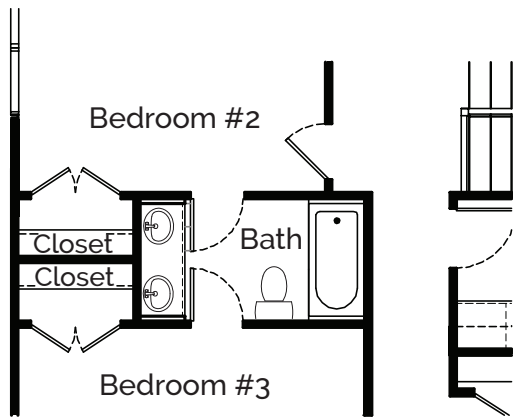

# BASEMENT

Opt. Walkout  
Basement w/ SGD

DUBLIN 32' WIDE MODEL

CLASSIC  
HOMES

# FIRST FLOOR

DUBLIN 32' WIDE MODEL

CLASSIC  
HOMES

# SECOND FLOOR

## Second Floor

(Option: Jack & Jill Bath)