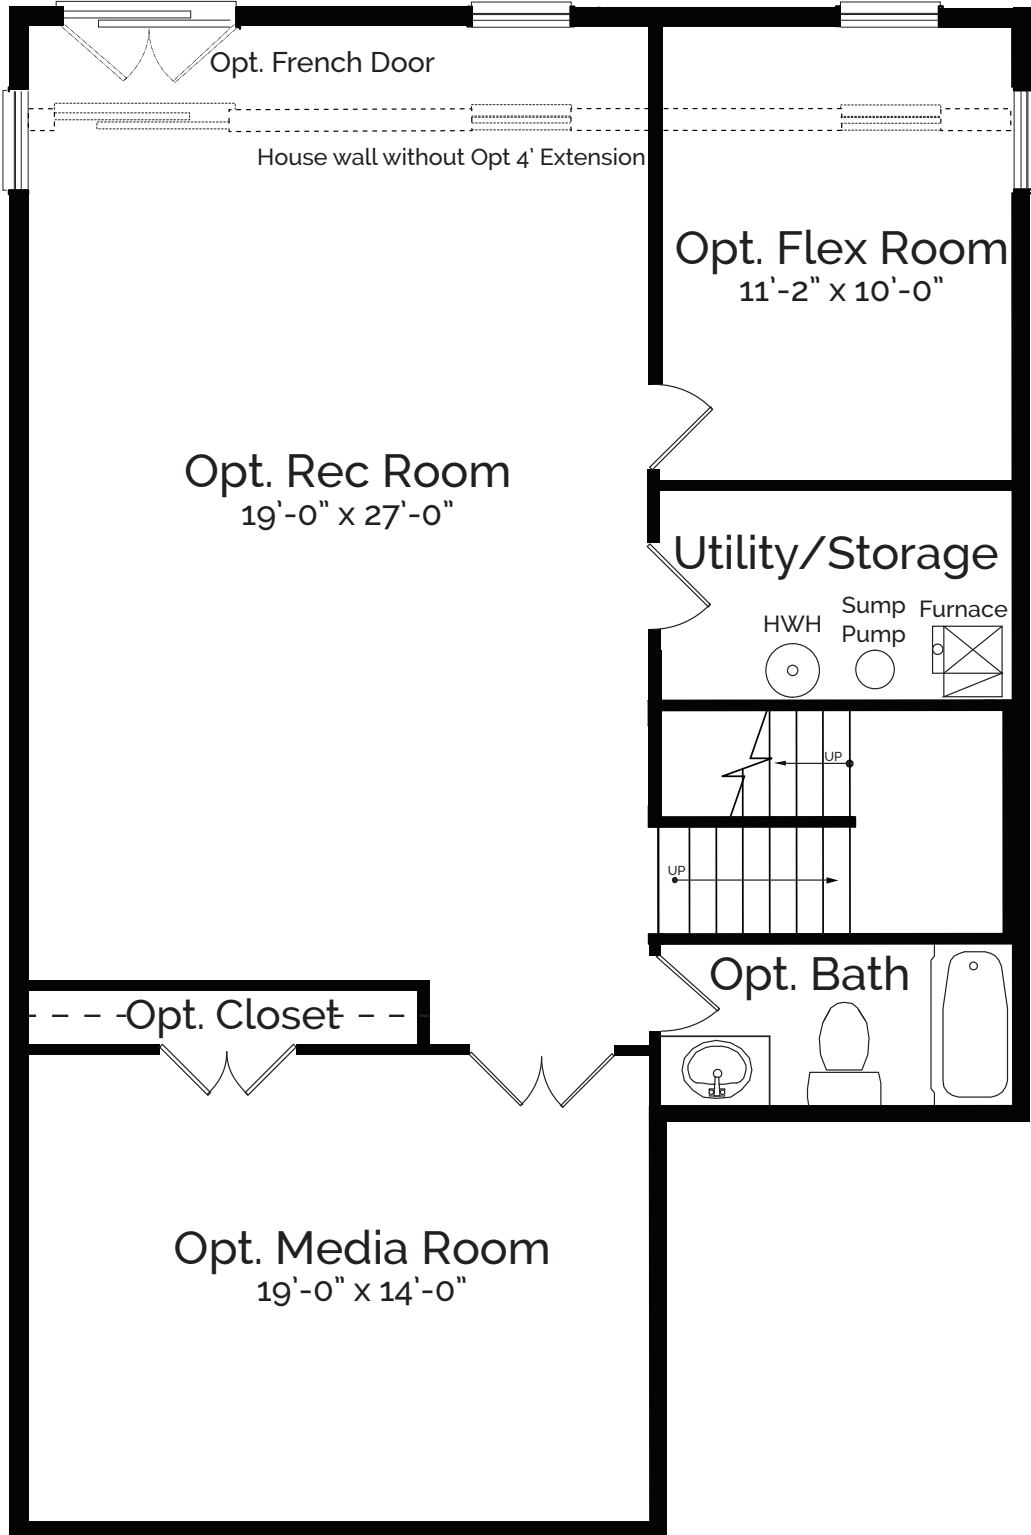

# BASEMENT

Opt. Walkout  
Basement w/ SGD

DUBLIN 32' WIDE MODEL

CLASSIC  
HOMES

# FIRST FLOOR

DUBLIN 32' WIDE MODEL

CLASSIC  
HOMES

# SECOND FLOOR

## DUBLIN 32' WIDE MODEL

**CLASSIC  
HOMES**