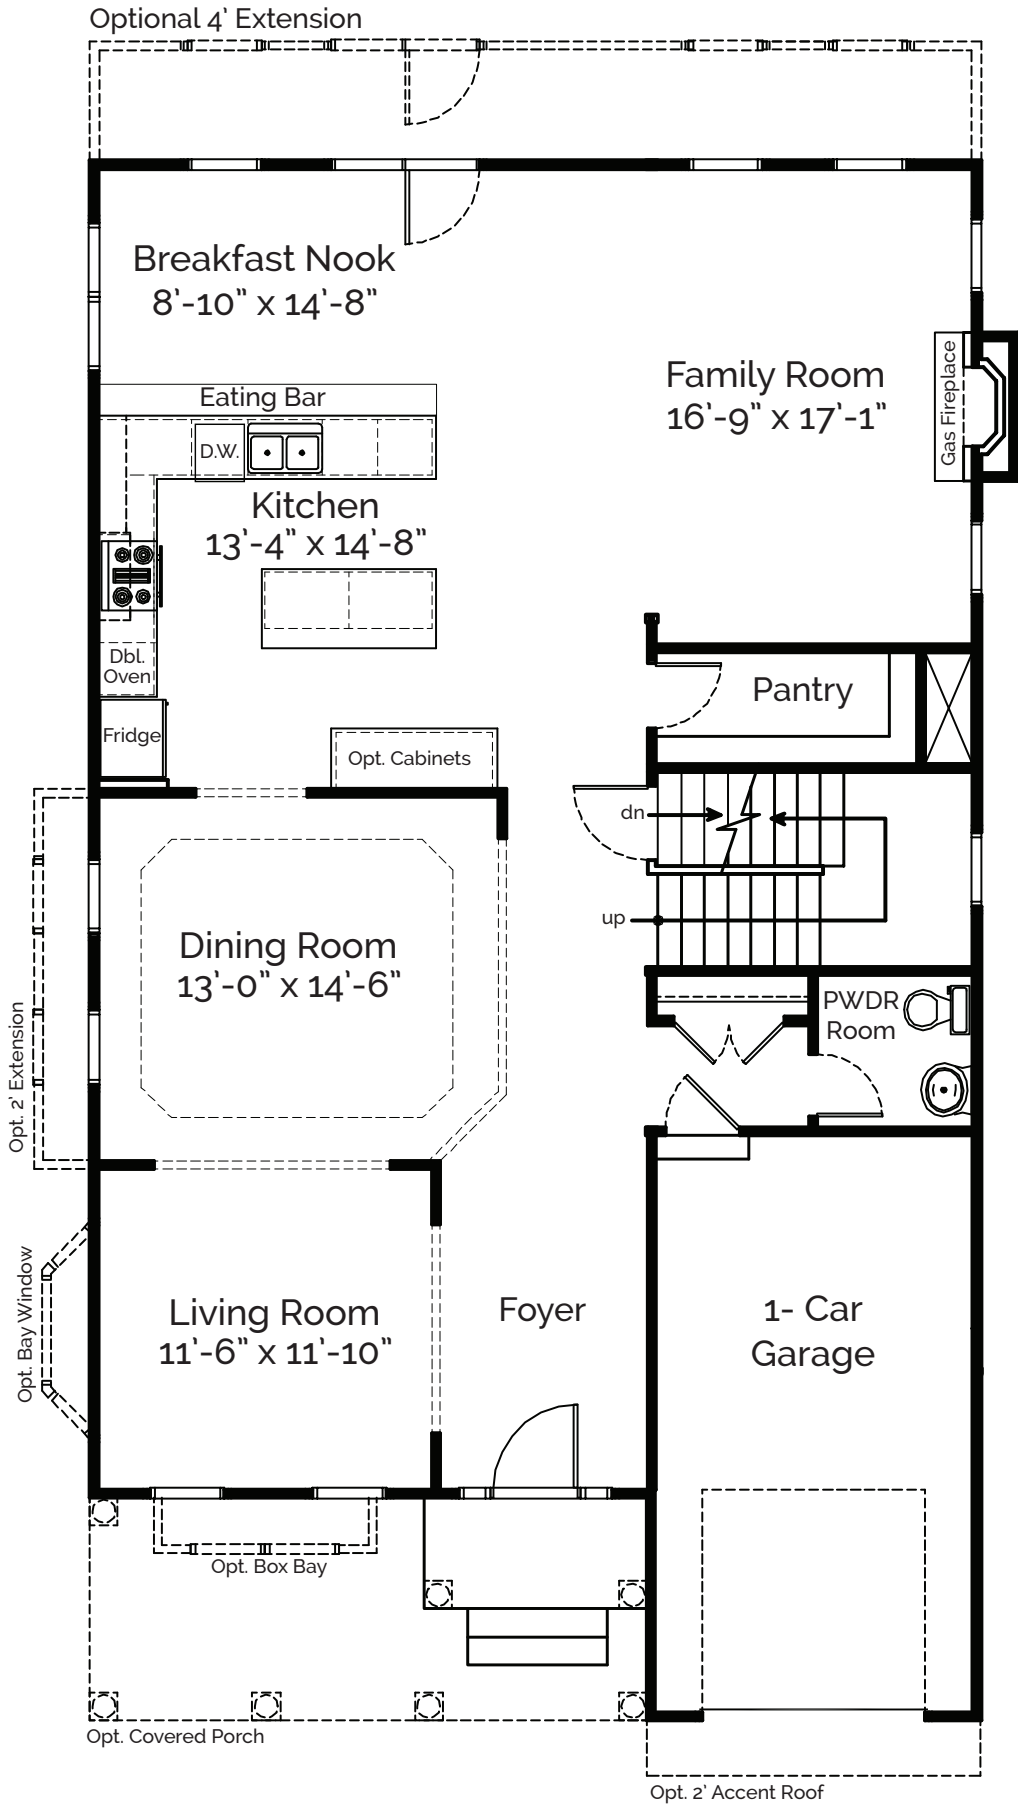

# BASEMENT

Opt. Walkout  
Basement w/ SGD

DUBLIN 32' WIDE MODEL

CLASSIC  
HOMES

# FIRST FLOOR

DUBLIN 32' WIDE MODEL

CLASSIC  
HOMES

# SECOND FLOOR

## DUBLIN 32' WIDE MODEL

**CLASSIC  
HOMES**