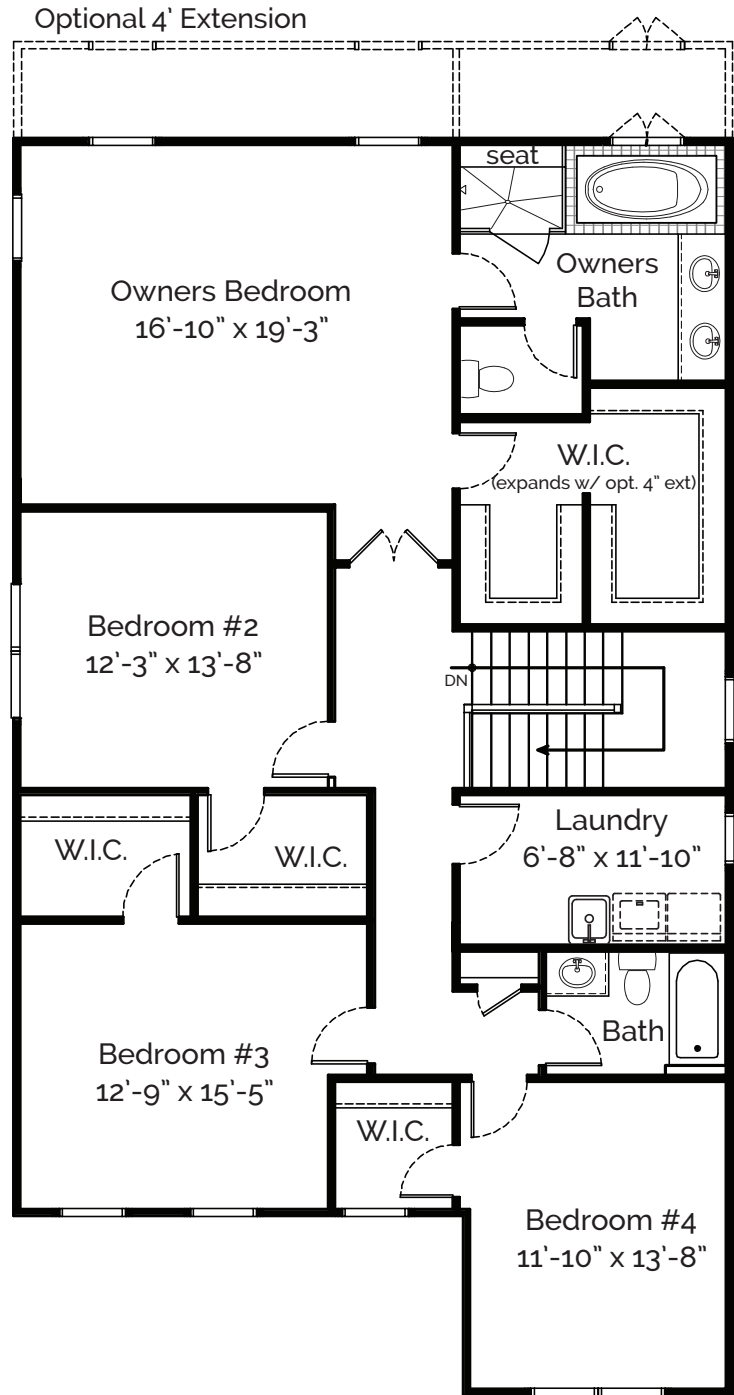

# BASEMENT

Opt. Walkout  
Basement w/ SGD

DUBLIN 32' WIDE MODEL

CLASSIC  
HOMES

# FIRST FLOOR

DUBLIN 32' WIDE MODEL

CLASSIC  
HOMES

# SECOND FLOOR

## Second Floor

(Option: Jack & Jill Bath)